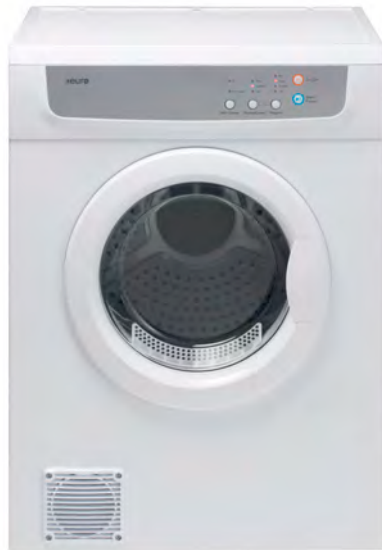

7KG Wall Mountable Sensor Clothes Dryer

PRODUCT CODE: **E7SDWH**

FEATURES:

- + 4 drying programs
 - + Mix
 - + Cotton
 - + Synthetic
 - + 1 hour
- + Galvanised steel inner drum
- + Child lock safety
- + Wall mountable
- + Sensor dryer
- + Large door window
- + 3 heat settings
- + Anti-crease function
- + Auto power off
- + 2.0 star energy rating

SPECIFICATIONS:

Energy Usage	311 kwh per year (On Extra + cotton program and used once a week) Max. Power 1800W / Energy rating 2.0 star rating
Weight	38kg (gross)/ 35kg (net)
Barcode	9347726005690

euroappliances

PRODUCT DIMENSIONS

595mm Wide x 555mm Depth x 840mm High

KEY FUNCTIONS

DRYING PROGRAMS

4 drying programs including extra dry and 1-hour load, to cater for your drying requirements and suit your busy lifestyle.

UPSIDE DOWN STYLE

You have the option to install this dryer upside down. All material is provided including inverted panel sticker.

ANTI-CREASE FUNCTION

Helps minimise the amount of ironing by adding an extra 30 seconds running time after the program is completed to loosen the clothes in order to protect against creasing.