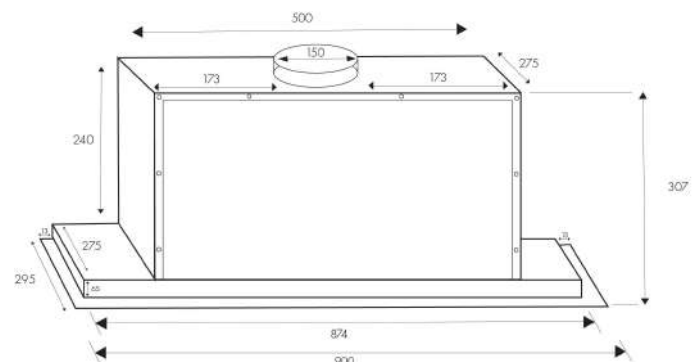

## SPECIFICATIONS

<b>Electrical Requirements</b>	Rangehood is supplied with 10amp cord & plug.
<b>Product Dimensions</b>	W 900mm x D 296mm
<b>Carbon Filter (optional)</b>	CF1 10 (requires 2)
<b>Barcode</b>	9347726027937